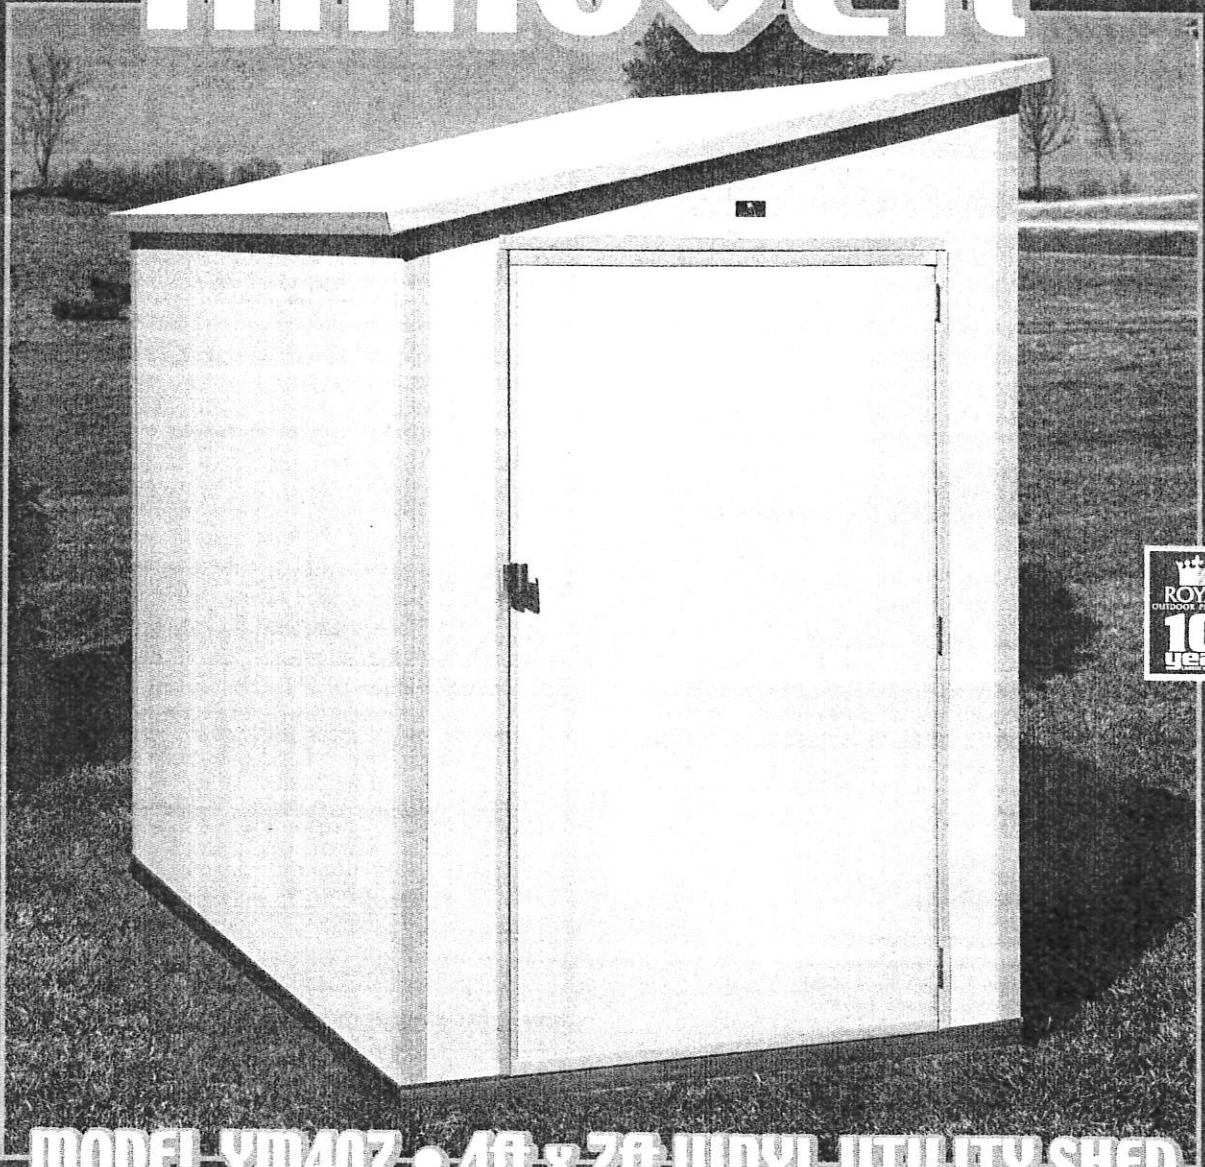

HANOVER

MODEL YM407 • 4ft x 7ft VINYL UTILITY SHED

No maintenance
No painting
No warping, rust or rot
No dents or cracking

- The slant roof design of the Y407 shed can be placed directly against your home, fence or garage wall.
- Wall and roof sections slide lock together
- Assemble it yourself – no special tools required
- Accommodates shelving and hooks (optional)
- No rafters means maximum space utilization
- Store lawn mowers, garden implements, bicycles and more
- Take it home in your minivan, pickup or SUV
- Door handles can be secured with a key or combination lock (not included)